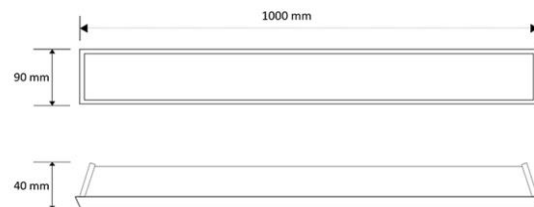

Scan QR Code For More Information