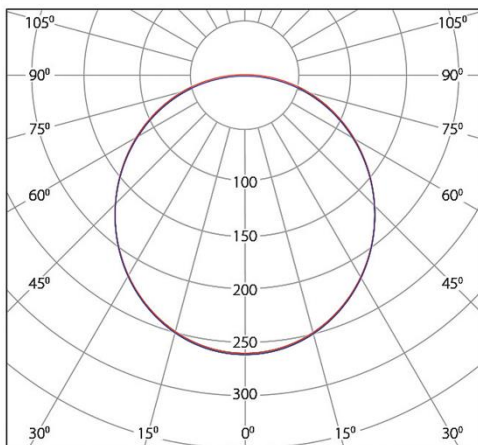

TECHNICAL DATASHEET

Logistics

Product Code	SE-GY8060R1000440SCX
Primary Packaging	Plastic Bag
Primary Packaging Dimensions	—
Secondary Packaging	—
Secondary Packaging Dimensions	—
Tertiary Packaging	—
Tertiary Packaging Dimensions	—
Qty. In Tertiary Packaging	—

Light Distribution Curve

Technical Drawings