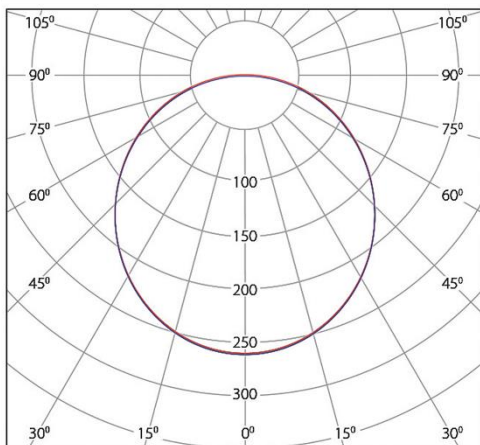

TECHNICAL DATASHEET

Logistics

Product Code	SE-GY8060R2000440ECO
Primary Packaging	Plastic Bag
Primary Packaging Dimensions	—
Secondary Packaging	—
Secondary Packaging Dimensions	—
Tertiary Packaging	—
Tertiary Packaging Dimensions	—
Qty. In Tertiary Packaging	—

Light Distribution Curve

Technical Drawings