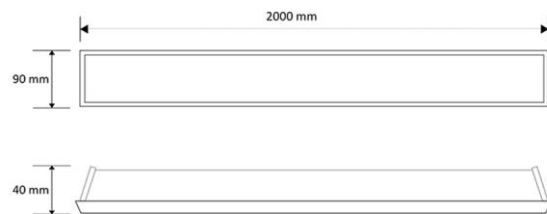

Scan QR Code For More Information